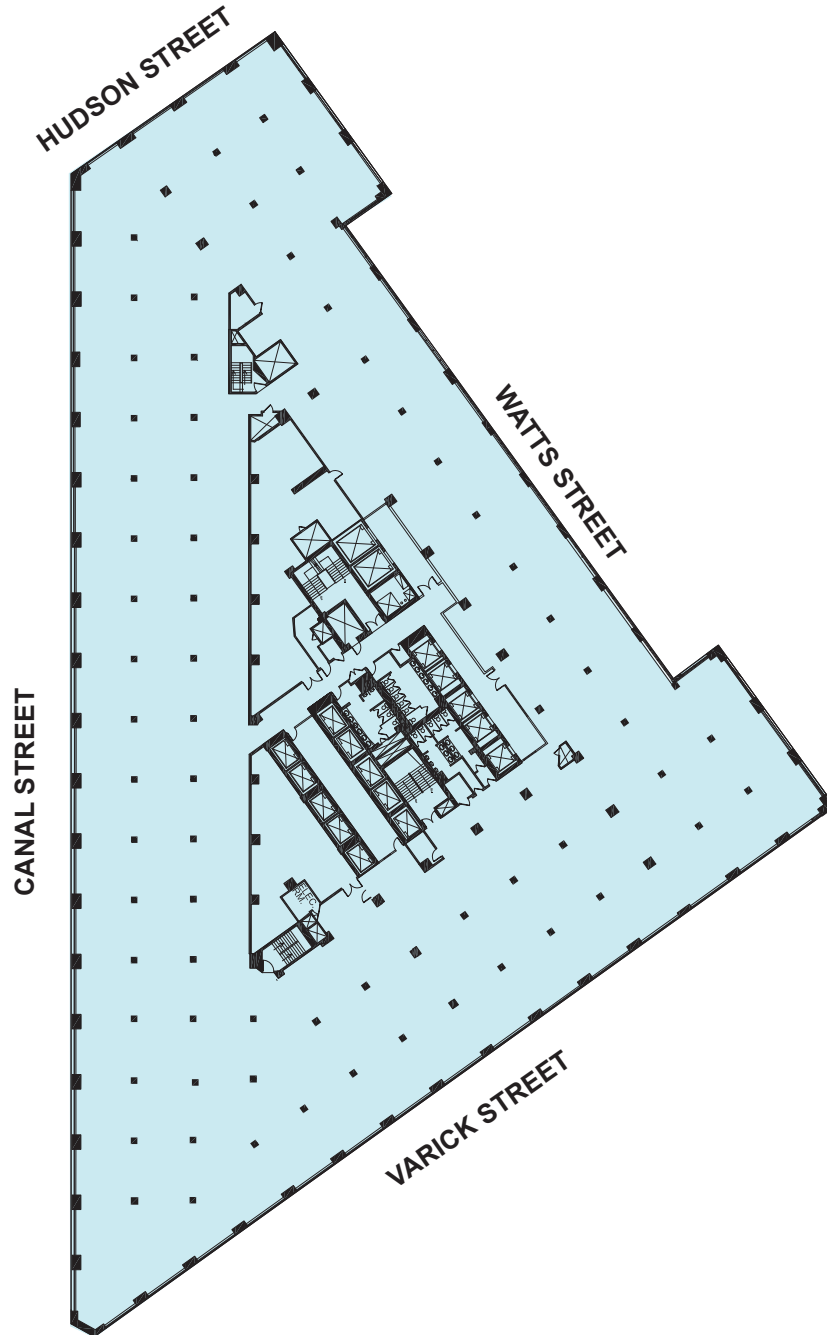

# ONE HUDSON SQUARE

9th Floor ■ 76,098 SF

For further information contact:

**DAVID FALK**  
212.372.2271

**PETE SHIMKIN**  
212.372.2150

**KYLE CIMINELLI**  
212.372.2208

**BEN SHAPIRO**  
212.372.2421

**JONATHAN FRANZEL**  
646.441.3815