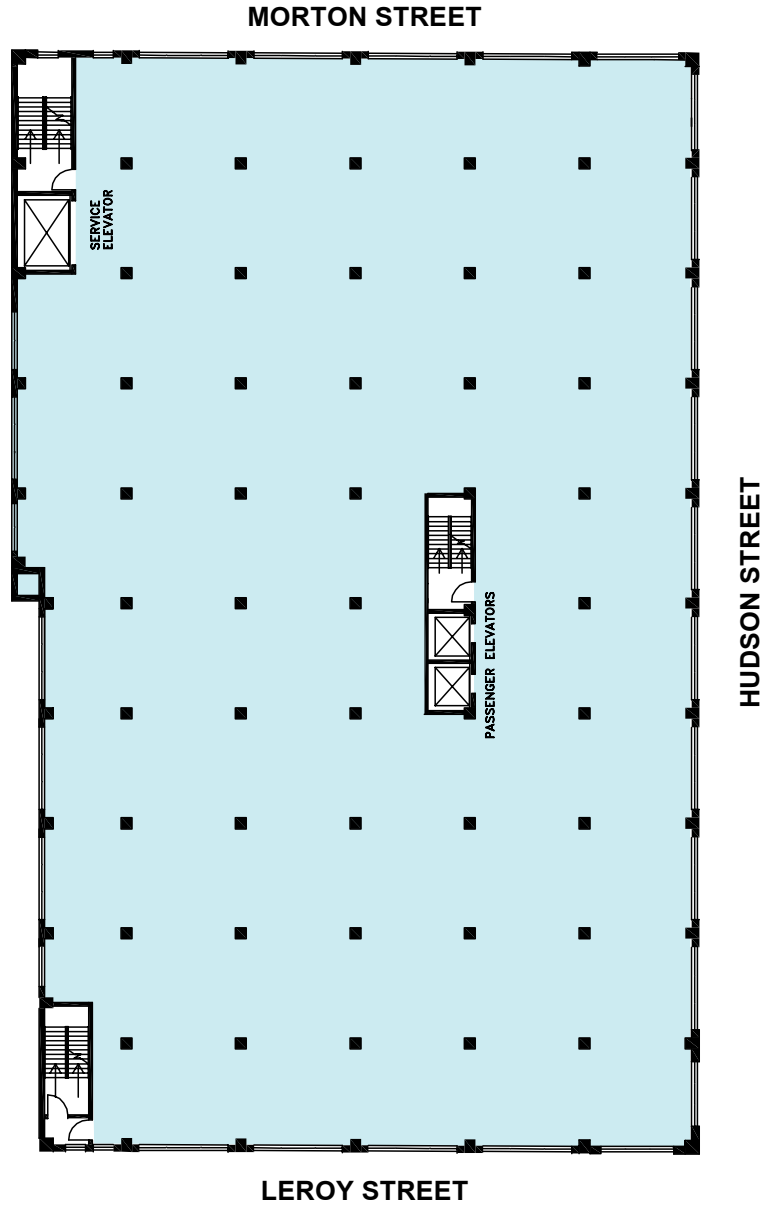

435 HUDSON STREET

Typical Floor ■ 31,250 SF

212.602.0867

TrinityNYC.com

All dimensions approximate and subject to normal construction variances.

HUDSON SQUARE