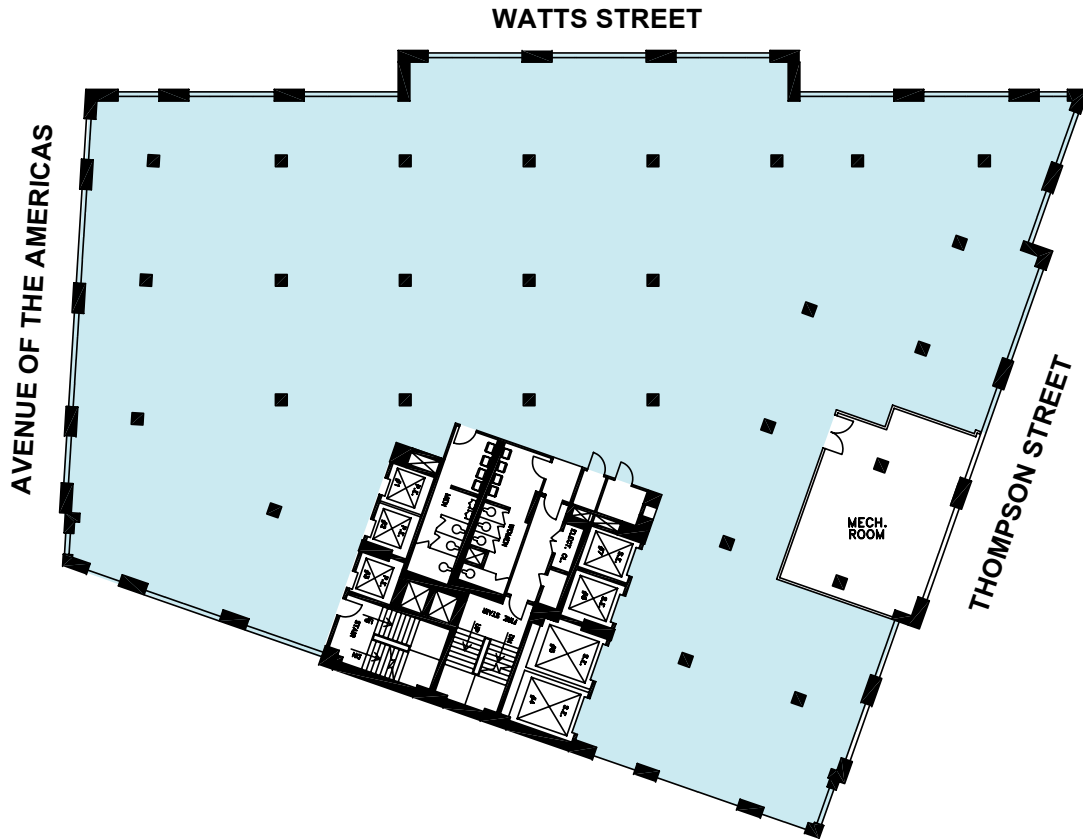

# 100 AVENUE OF THE AMERICAS

Typical Floors 14 - 15 ■ 21,273 SF

212.602.0867

TrinityNYC.com

All dimensions approximate and subject to normal construction variances.