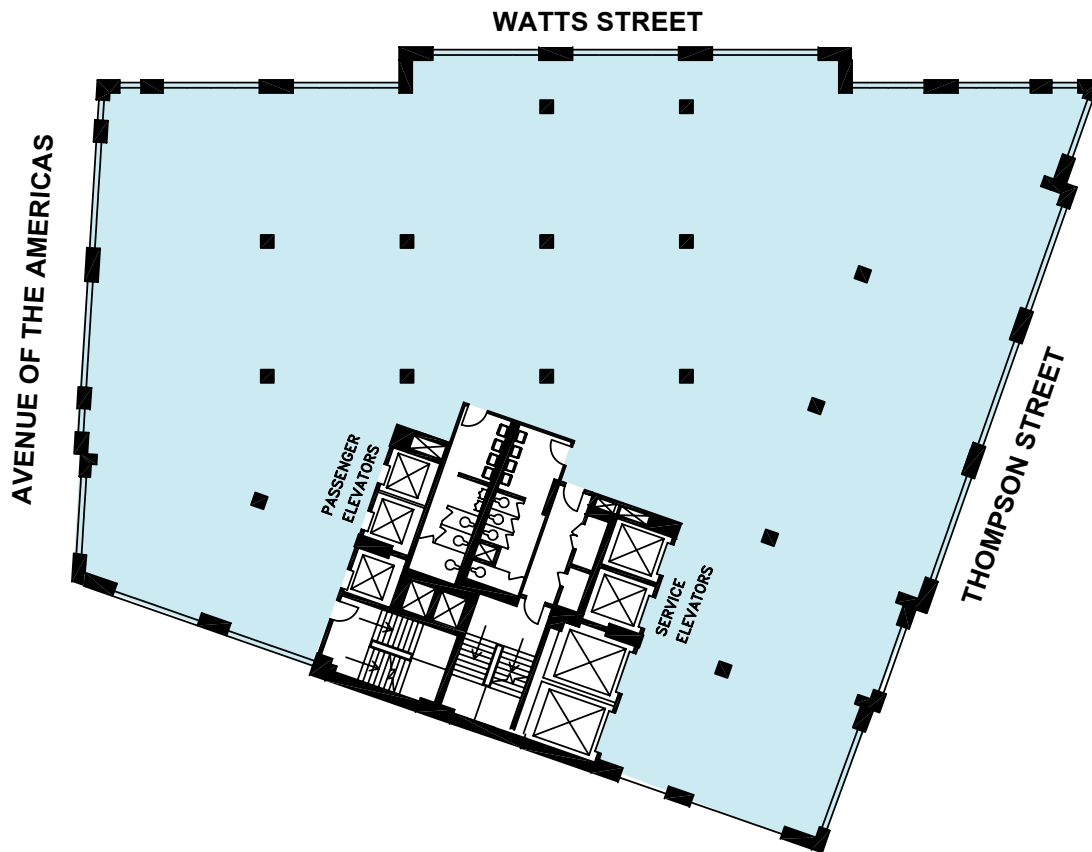

100 AVENUE OF THE AMERICAS

Typical Floors 16 - 17 ■ 17,064 SF

212.602.0867

TrinityNYC.com

All dimensions approximate and subject to normal construction variances.