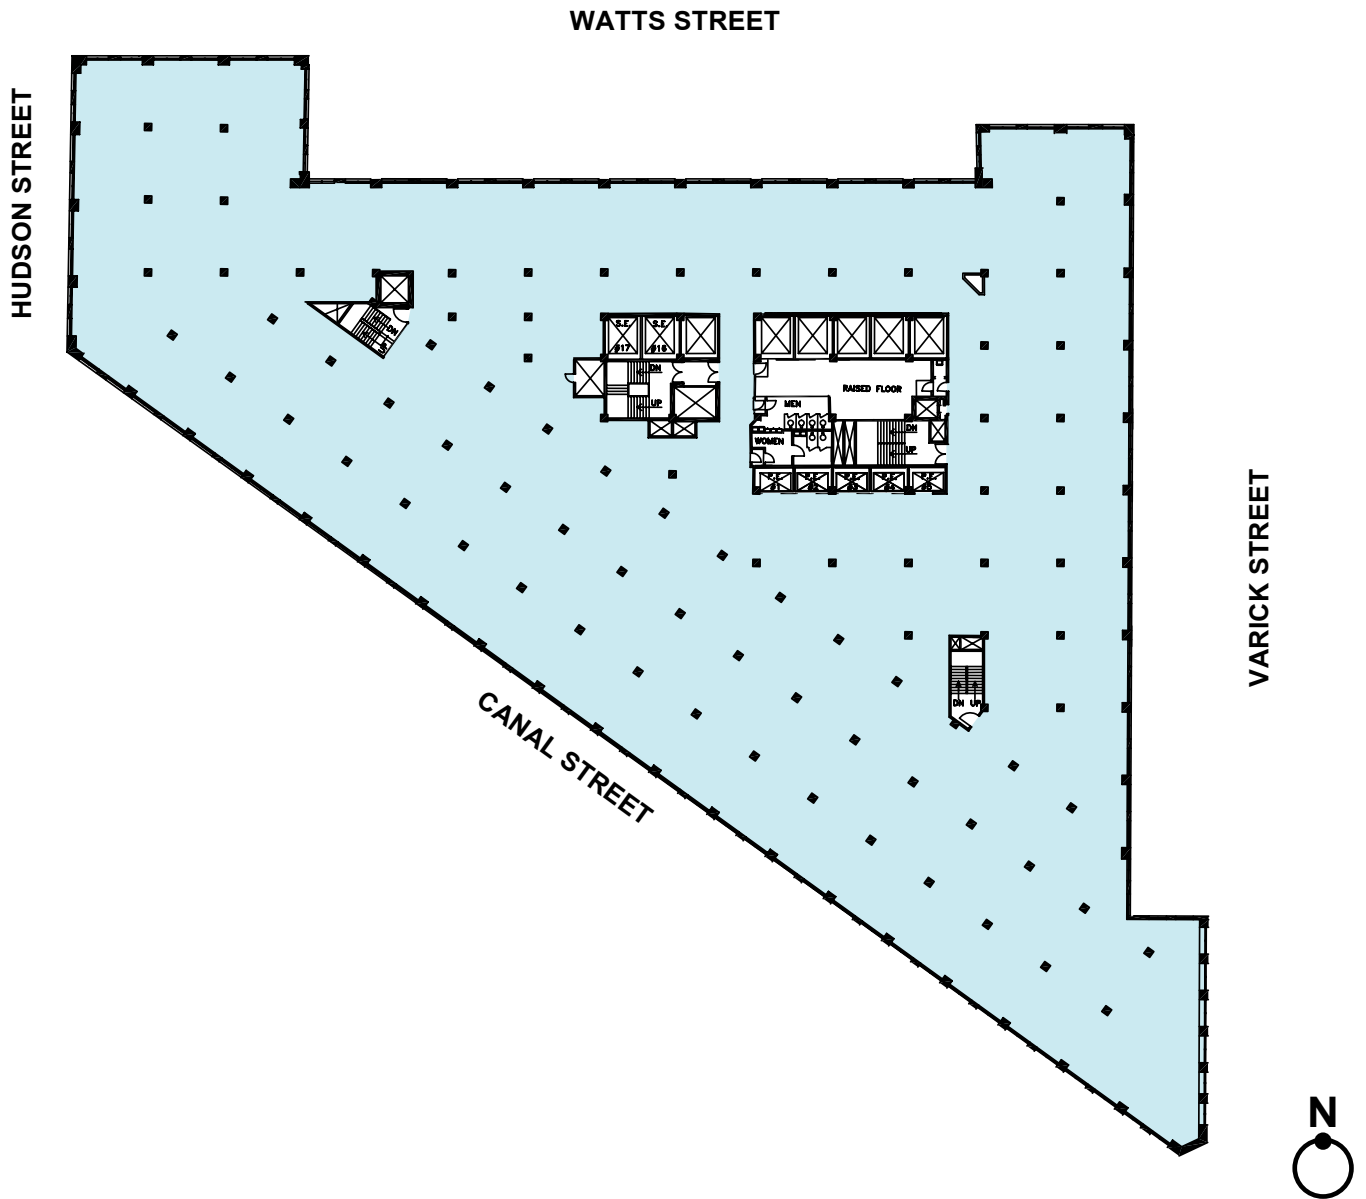

1 HUDSON SQUARE

Typical Floors 14 - 16 ■ 64,750 SF

212.602.0867

TrinityNYC.com

All dimensions approximate and subject to normal construction variances.

HUDSON SQUARE