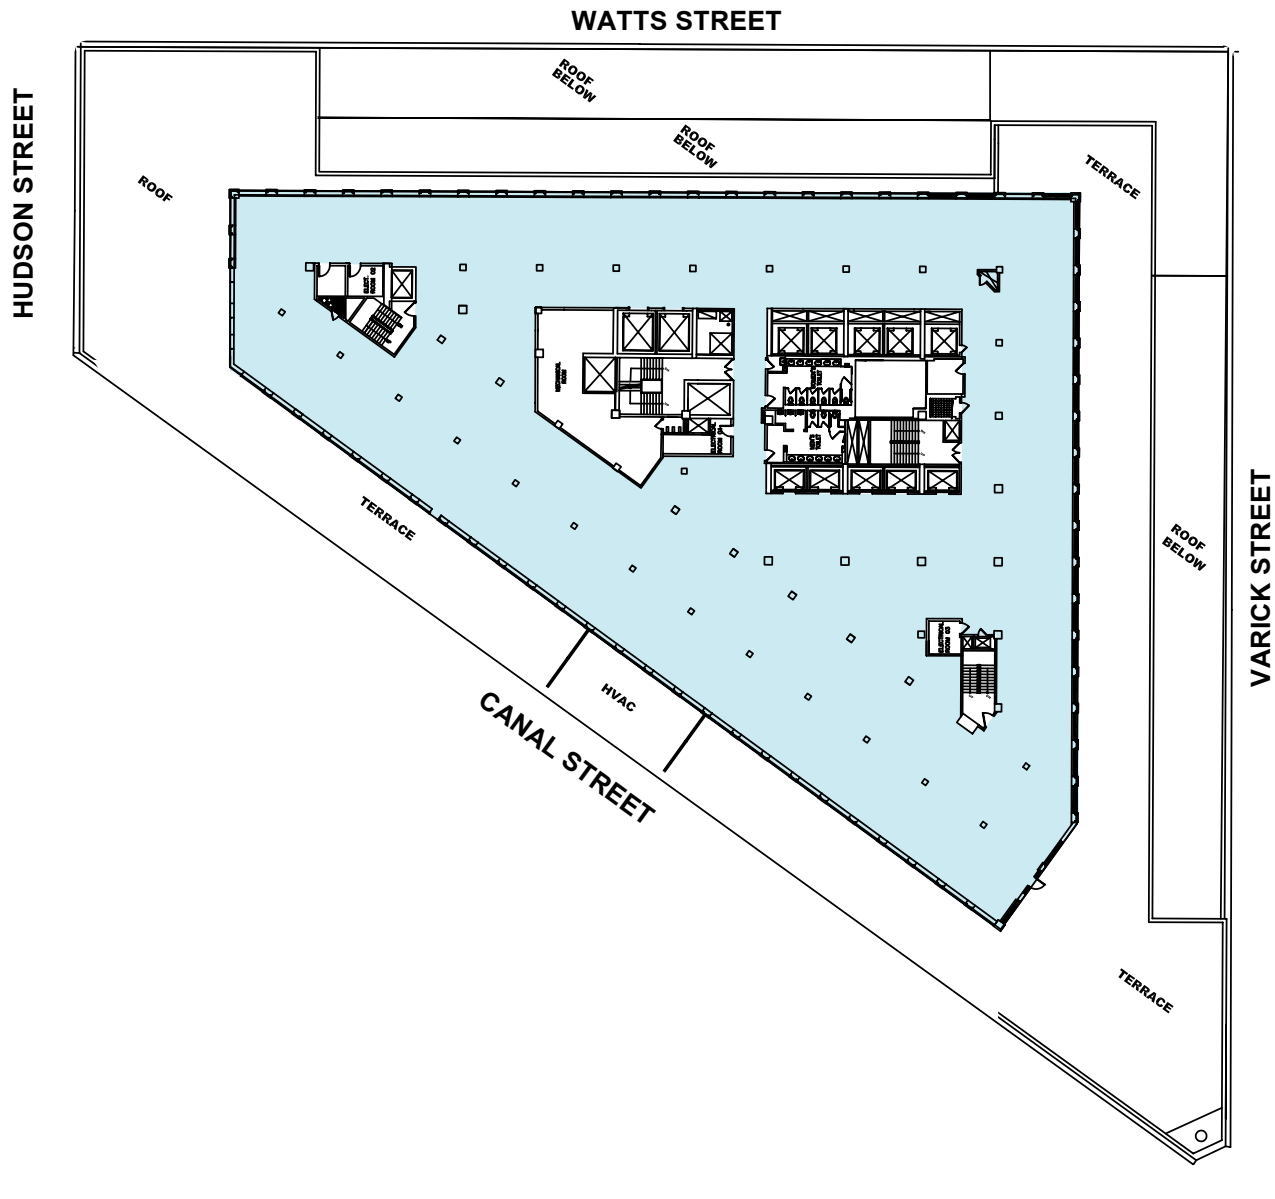

1 HUDSON SQUARE

Typical Floor 17 ■ 37,179 SF

212.602.0867

TrinityNYC.com

All dimensions approximate and subject to normal construction variances.

HUDSON SQUARE