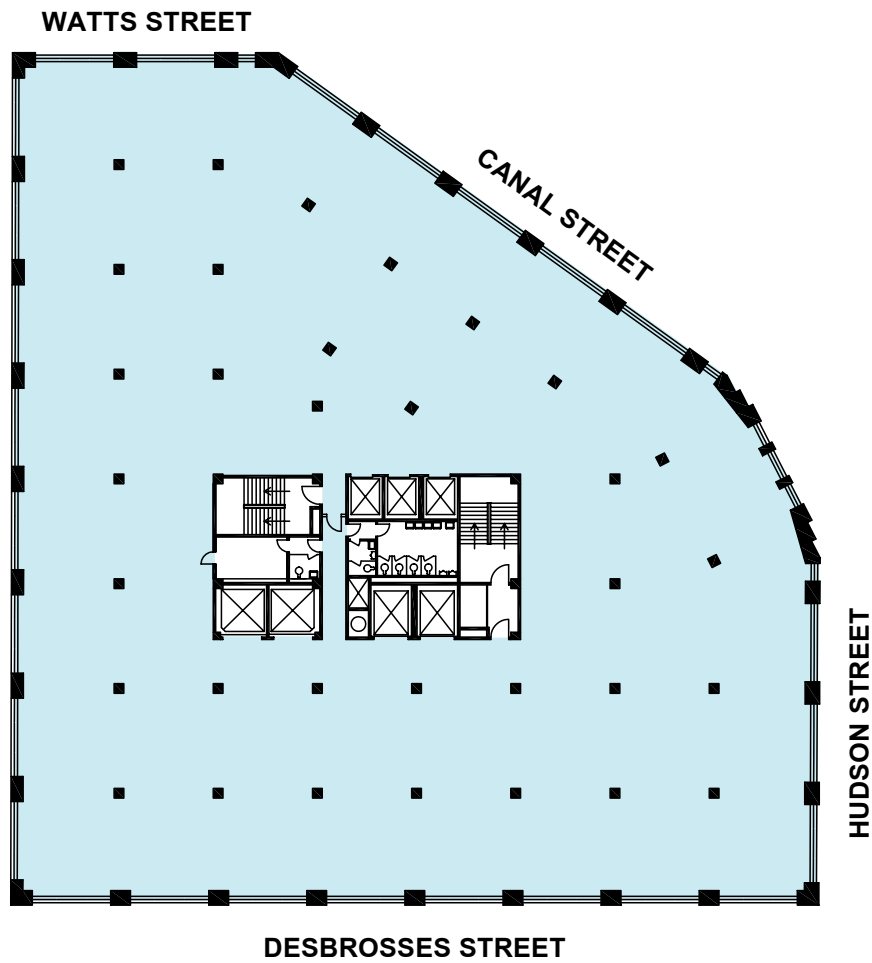

205 HUDSON STREET

Typical Floor ■ 31,580 SF

212.602.0867

TrinityNYC.com

All dimensions approximate and subject to normal construction variances.

HUDSON SQUARE